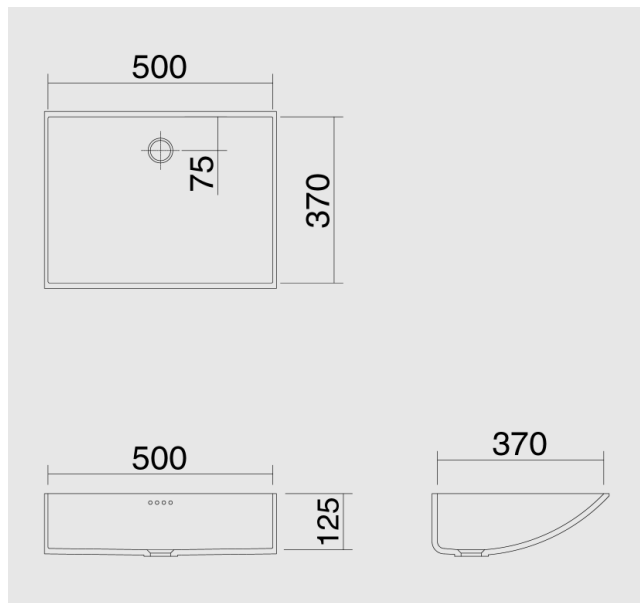

## FONTANA FW Series - wave-like shapes

- Fontana bathrooms in curved shapes. Straight, but peppy
- Available in all CORIAN® colors
- Deliverable with or without overflow drain
- Suited for all commercially available drain sets
- Milling template or DFX data available

**FONTANA FWS-50**

500 x 370 x 125 mm

**FONTANA FWM-50**

500 x 370 x 125 mm

**FONTANA FW-60**

574 x 370 x 125 mm

**FONTANA FW-110**

1100 x 370 x 125 mm