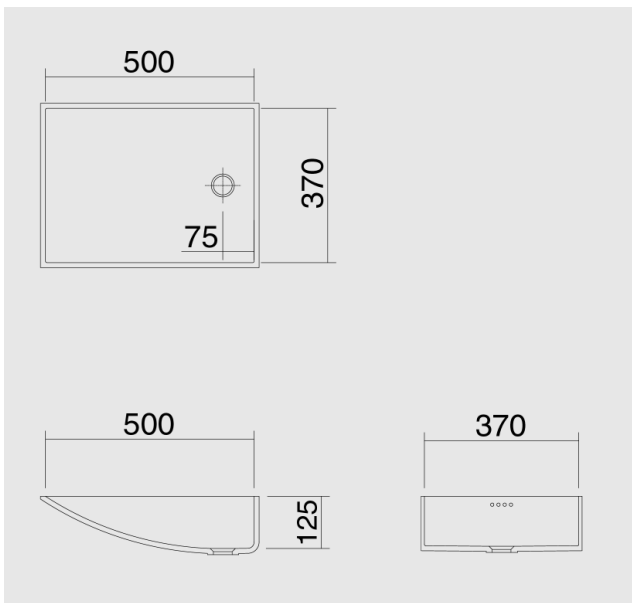

## FONTANA FW Series - wave-like shapes

- Fontana bathrooms in curved shapes. Straight, but peppy
- Available in all CORIAN® colors
- Deliverable with or without overflow drain
- Suited for all commercially available drain sets
- Milling template or DFX data available

**FONTANA FWS-50**

500 x 370 x 125 mm

**FONTANA FWM-50**

500 x 370 x 125 mm

**FONTANA FW-60**

574 x 370 x 125 mm

**FONTANA FW-110**

1100 x 370 x 125 mm