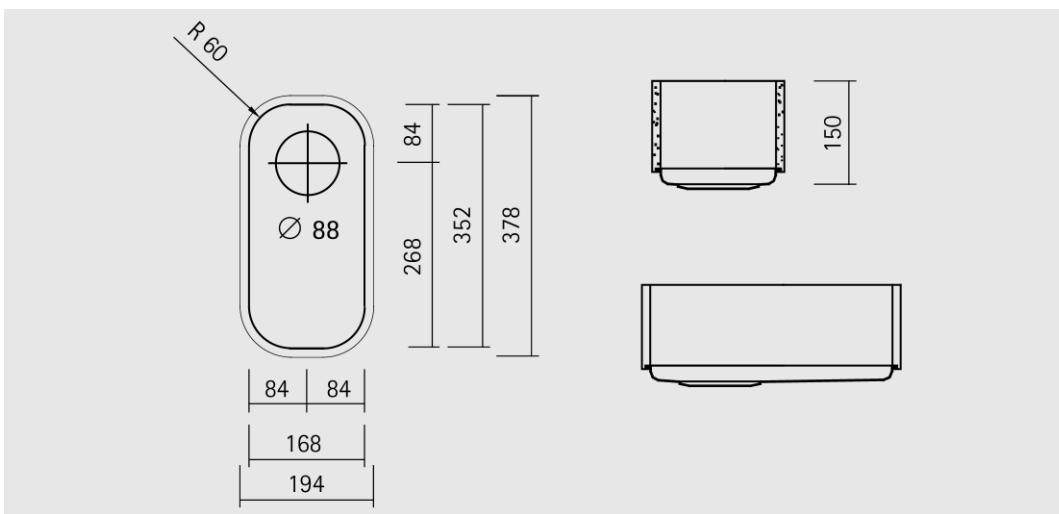

## FONTANA FSP-853

- Heat-resistant bottom made of high-quality ground stainless steel
- Available as undermount kitchen sink or completely integrated in Hasenkopf cover tops
- Wall thickness 13 mm
- Inner corners thermoformed, therefore no structure transitions
- Drain set (operated by hand or by turning) included in the delivery scope
- Deliverable with or without overflow drain
- Sink can be installed reversibly
- Can be delivered as single bowl as well as in combination
- CNC data/milling templates available upon request
- Available in all Corian® colors

## FONTANA FSP-853