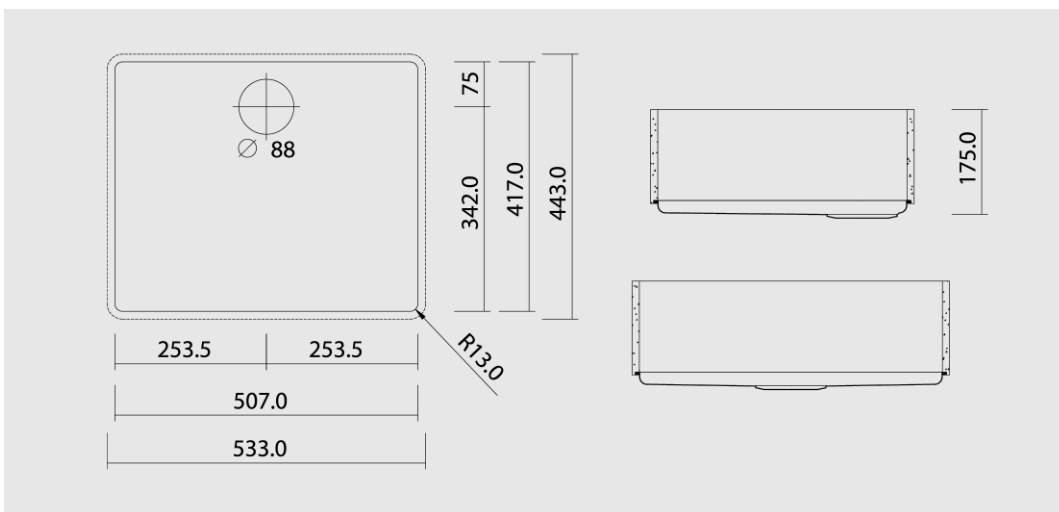

FONTANA FSP-50

- Heat-resistant bottom made of high-quality ground stainless steel
- Available as undermount kitchen sink or completely integrated in Hasenkopf cover tops
- Wall thickness 13 mm
- Inner corners thermoformed, therefore no structure transitions
- Drain set (operated by hand or by turning) included in the delivery scope
- Deliverable with or without overflow drain
- Sink can be installed reversibly
- Can be delivered as single bowl as well as in combination with FSP-30 or FSP-15
- CNC data/milling templates available upon request
- Available in all Corian® colors