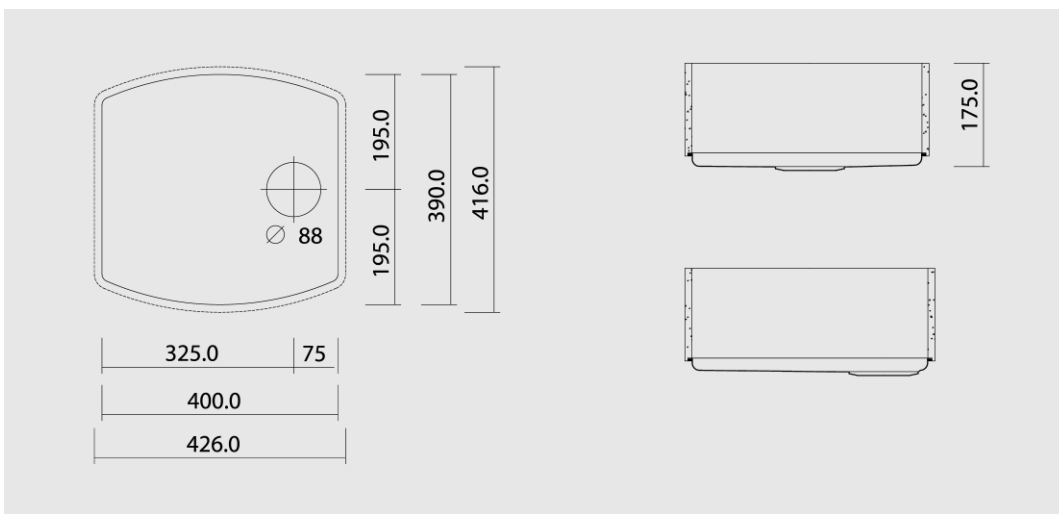

FONTANA FSP-40

- Heat-resistant bottom made of high-quality ground stainless steel
- Available as undermount kitchen sink or completely integrated in Hasenkopf cover tops
- Wall thickness 13 mm
- Inner corners thermoformed, therefore no structure transitions
- Drain set (operated by hand or by turning) included in the delivery scope
- Deliverable with or without overflow drain
- Sink can be installed reversibly
- Can be delivered as single bowl as well as in combination
- CNC data/milling templates available upon request
- Available in all Corian® colors