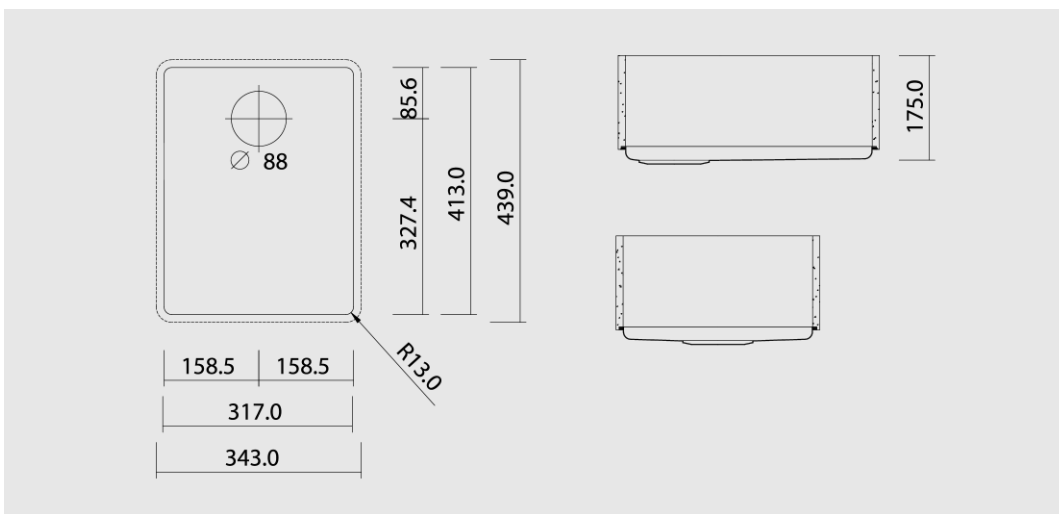

FONTANA FSP-30

- Heat-resistant bottom made of high-quality ground stainless steel
- Available as undermount kitchen sink or completely integrated in Hasenkopf cover tops
- Wall thickness 13 mm
- Inner corners thermoformed, therefore no structure transitions
- Drain set (operated by hand or by turning) included in the delivery scope
- Deliverable with or without overflow drain
- Sink can be installed reversibly
- Can be delivered as single bowl as well as in combination
- CNC data/milling templates available upon request
- Available in all Corian® colors