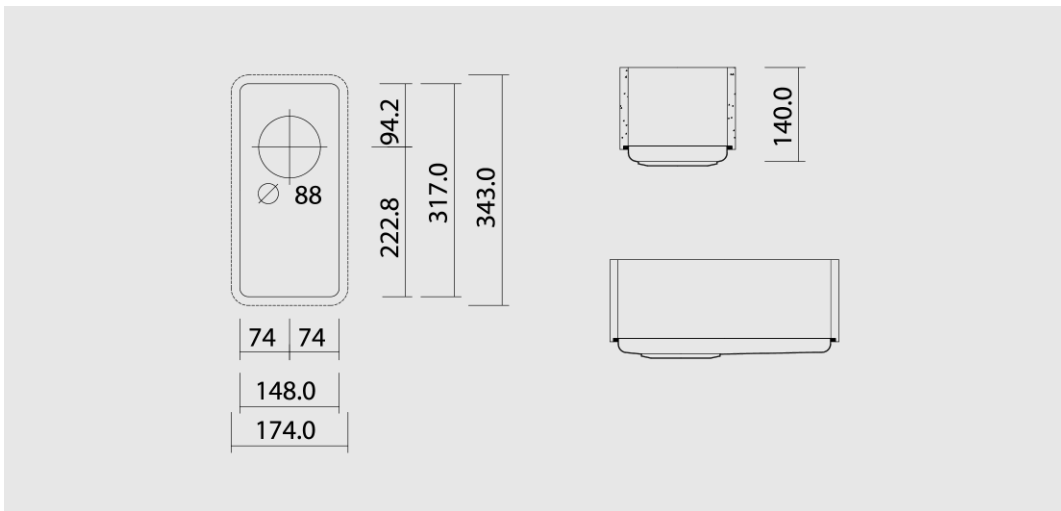

## FONTANA FSP-15

- Heat-resistant bottom made of high-quality ground stainless steel
- Available as undermount kitchen sink or completely integrated in Hasenkopf cover tops
- Wall thickness 13 mm
- Inner corners thermoformed, therefore no structure transitions
- Drain set (operated by hand or by turning) included in the delivery scope
- Deliverable with or without overflow drain
- Sink can be installed reversibly
- Can be delivered as single bowl as well as in combination
- CNC data/milling templates available upon request
- Available in all Corian® colors