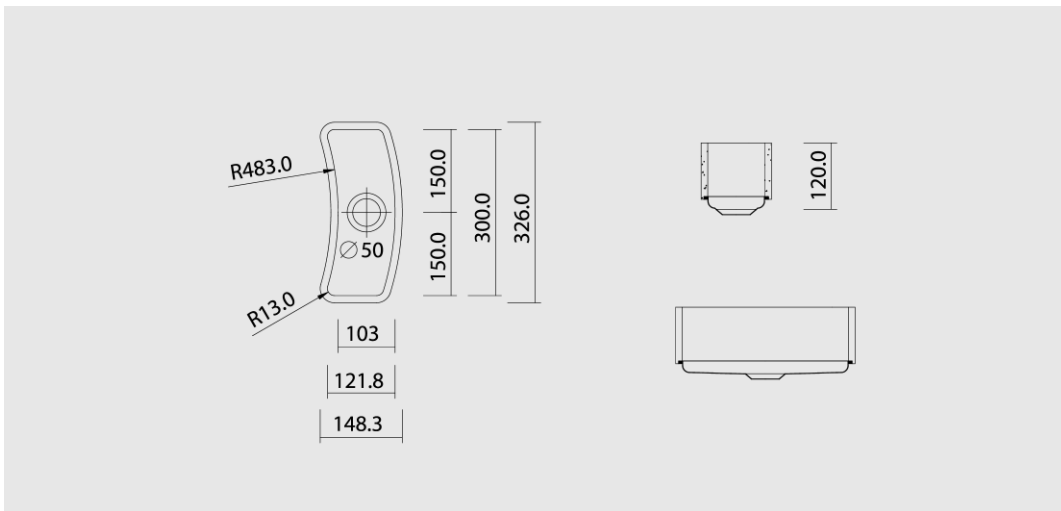

FONTANA FSP-12

- Heat-resistant bottom made of high-quality ground stainless steel
- Available as undermount kitchen sink or completely integrated in Hasenkopf cover tops
- Wall thickness 13 mm
- Inner corners thermoformed, therefore no structure transitions
- Drain set (operated by hand or by turning) included in the delivery scope
- Deliverable with or without overflow drain
- Sink can be installed reversibly
- Can be delivered as single bowl as well as in combination
- CNC data/milling templates available upon request
- Available in all Corian® colors