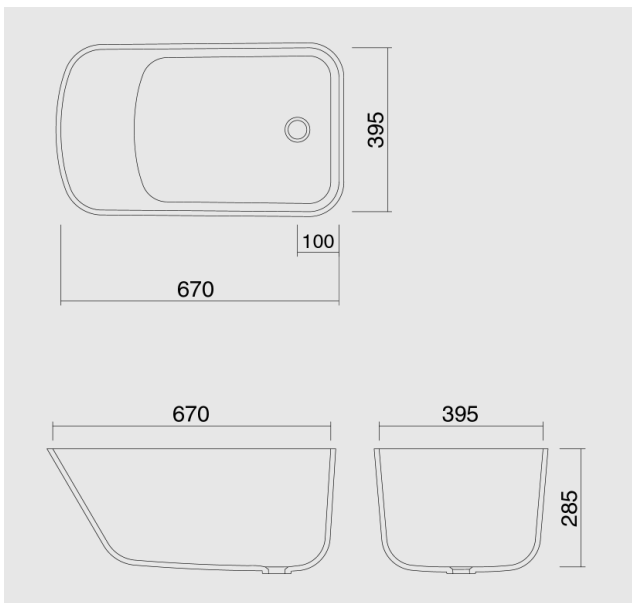

FONTANA FS Series - baby bath tubs

- Fontana bathroom sinks as baby or children bath tubs for the medical field
- Models for one-side or two-side service
- Available in all CORIAN® colors
- Deliverable with or without overflow drain
- Milling template or DFX data available

FONTANA FS-70, one-sided 670 x 395 x 285 mm

FONTANA FS-70 b, double-sided 843 x 392 x 285 mm

FONTANA FS-68, one-sided 680 x 430 x 175 mm

FONTANA FS-68B, double-sided 850 x 428 x 175 mm