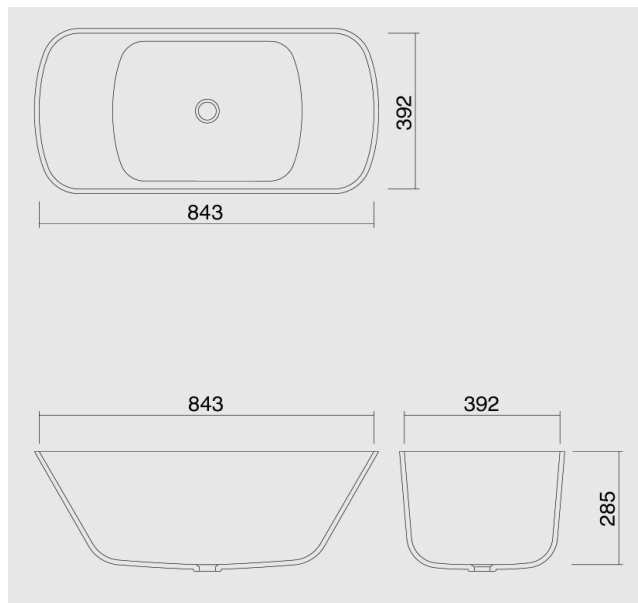

FONTANA FS Series - baby bath tubs

- Fontana bathroom sinks as baby or children bath tubs for the medical field
- Models for one-side or two-side service
- Available in all CORIAN® colors
- Deliverable with or without overflow drain
- Milling template or DFX data available

FONTANA FS-70, one-sided 670 x 395 x 285 mm

FONTANA FS-70 b, double-sided 843 x 392 x 285 mm

FONTANA FS-68, one-sided 680 x 430 x 175 mm

FONTANA FS-68B, double-sided 850 x 428 x 175 mm