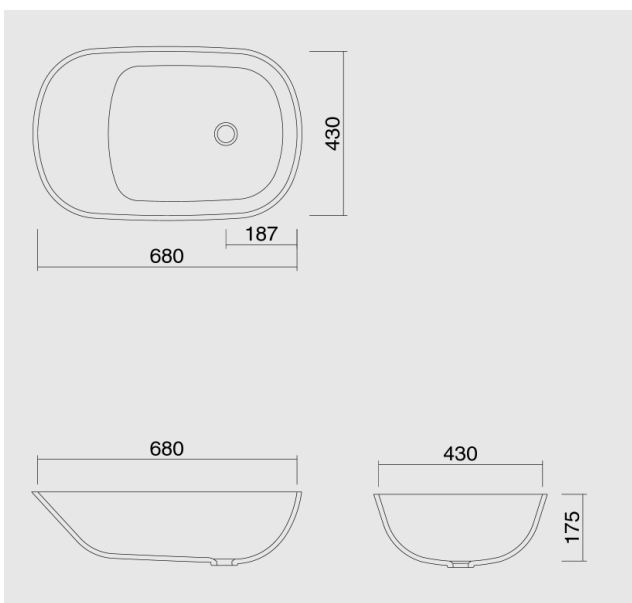

FONTANA FS Series - baby bath tubs

- Fontana bathroom sinks as baby or children bath tubs for the medical field
- Models for one-side or two-side service
- Available in all CORIAN® colors
- Deliverable with or without overflow drain
- Milling template or DFX data available

FONTANA FS-70, one-sided 670 x 395 x 285 mm

FONTANA FS-70 b, double-sided 843 x 392 x 285 mm

FONTANA FS-68, one-sided 680 x 430 x 175 mm

FONTANA FS-68B, double-sided 850 x 428 x 175 mm