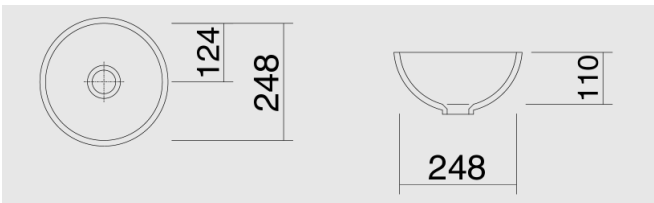

FONTANA FR Series - round shapes

- Fontana bathroom sinks in classical round shapes
- Covering all useful sizes from the guests' bathroom solution (FR-25) to the generous wash-stand solution (FR-45)
- Available in all CORIAN® colors
- Deliverable with or without overflow drain
- Suited for all commercially available drain sets
- Milling template or DFX data available
- Facing shells in case of visible exterior sides of the sink available

FONTANA FR-25

248 x 248 x 110 mm

FONTANA FR-32

328 x 328 x 130 mm

FONTANA FR-38

372 x 372 x 130 mm

FONTANA FR-40

400 x 400 x 140 mm

FONTANA FR-45

446 x 446 x 140 mm

FONTANA FR-38-AS

372 x 372 x 130 mm

FONTANA FR-38-HOS

372 x 372 x 130 mm