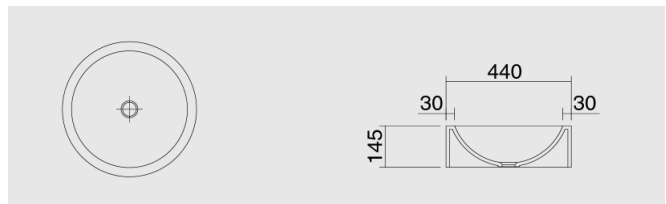

FONTANA FR Series - round shapes

- Fontana bathroom sinks in classical round shapes
- Covering all useful sizes from the guests' bathroom solution (FR-25) to the generous wash-stand solution (FR-45)
- Available in all CORIAN® colors
- Deliverable with or without overflow drain
- Suited for all commercially available drain sets
- Milling template or DFX data available
- Facing shells in case of visible exterior sides of the sink available

FONTANA FR-25

248 x 248 x 110 mm

FONTANA FR-32

328 x 328 x 130 mm

FONTANA FR-38

372 x 372 x 130 mm

FONTANA FR-40

400 x 400 x 140 mm

FONTANA FR-45

446 x 446 x 140 mm

FONTANA FR-38-AS

372 x 372 x 130 mm

FONTANA FR-38-HOS

372 x 372 x 130 mm