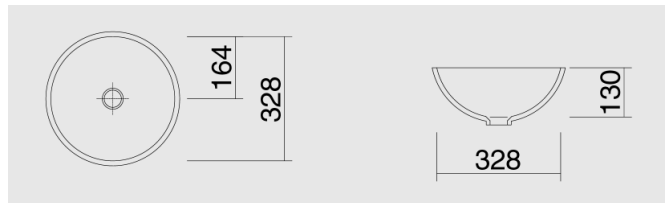

FONTANA FR Series - round shapes

- Fontana bathroom sinks in classical round shapes
- Covering all useful sizes from the guests' bathroom solution (FR-25) to the generous wash-stand solution (FR-45)
- Available in all CORIAN® colors
- Deliverable with or without overflow drain
- Suited for all commercially available drain sets
- Milling template or DFX data available
- Facing shells in case of visible exterior sides of the sink available

FONTANA FR-25

248 x 248 x 110 mm

FONTANA FR-32

328 x 328 x 130 mm

FONTANA FR-38

372 x 372 x 130 mm

FONTANA FR-40

400 x 400 x 140 mm

FONTANA FR-45

446 x 446 x 140 mm

FONTANA FR-38-AS

372 x 372 x 130 mm

FONTANA FR-38-HOS

372 x 372 x 130 mm