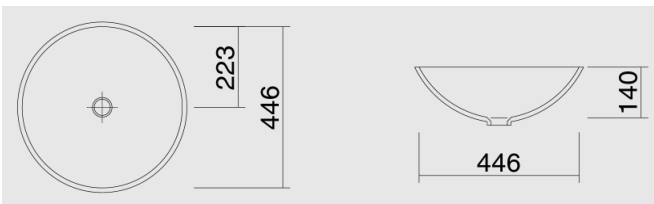

FONTANA FR Series - round shapes

- Fontana bathroom sinks in classical round shapes
- Covering all useful sizes from the guests' bathroom solution (FR-25) to the generous wash-stand solution (FR-45)
- Available in all CORIAN® colors
- Deliverable with or without overflow drain
- Suited for all commercially available drain sets
- Milling template or DFX data available
- Facing shells in case of visible exterior sides of the sink available

FONTANA FR-25

248 x 248 x 110 mm

FONTANA FR-32

328 x 328 x 130 mm

FONTANA FR-38

372 x 372 x 130 mm

FONTANA FR-40

400 x 400 x 140 mm

FONTANA FR-45

446 x 446 x 140 mm

FONTANA FR-38-AS

372 x 372 x 130 mm

FONTANA FR-38-HOS

372 x 372 x 130 mm