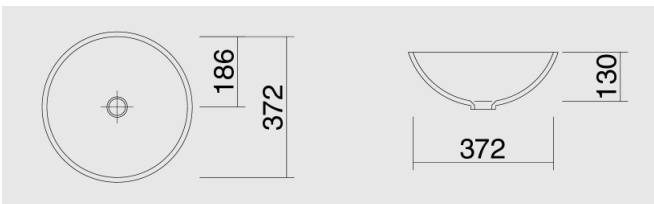

FONTANA FR Series - round shapes

- Fontana bathroom sinks in classical round shapes
- Covering all useful sizes from the guests' bathroom solution (FR-25) to the generous wash-stand solution (FR-45)
- Available in all CORIAN® colors
- Deliverable with or without overflow drain
- Suited for all commercially available drain sets
- Milling template or DFX data available
- Facing shells in case of visible exterior sides of the sink available

FONTANA FR-25

248 x 248 x 110 mm

FONTANA FR-32

328 x 328 x 130 mm

FONTANA FR-38

372 x 372 x 130 mm

FONTANA FR-40

400 x 400 x 140 mm

FONTANA FR-45

446 x 446 x 140 mm

FONTANA FR-38-AS

372 x 372 x 130 mm

FONTANA FR-38-HOS

372 x 372 x 130 mm