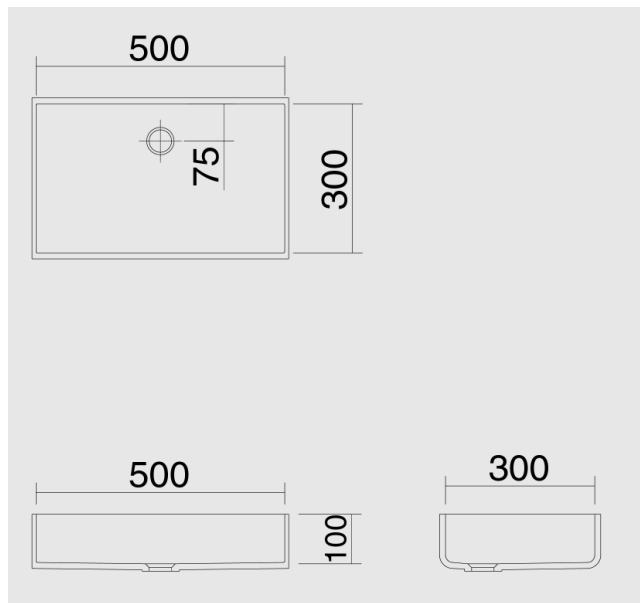

FONTANA FP Series - puristic shapes

- Fontana bathroom sinks in sober puristic shapes emphasizing a linear form of architecture
- Available in all CORIAN® colors
- Deliverable with or without overflow drain
- Suited for all commercially available drain sets
- Milling template or DFX data available
- All sides of the inner corners made with inner radius

FONTANA FP-40

400 x 260 x 100 mm

FONTANA FP-50

500 x 300 x 100 mm

FONTANA FP-50-600

600 x 300 x 100 mm

FONTANA FP-50-700

700 x 300 x 100 mm

FONTANA FP-60

600 x 370 x 120 mm

FONTANA FP-60-700

700 x 370 x 120 mm

FONTANA FP-60-800

800 x 370 x 120 mm

FONTANA FP-60-900

900 x 370 x 120 mm

FONTANA FP-110

1100 x 370 x 120 mm

FONTANA FP-110-E

1100 x 370 x 120 mm

FONTANA FP-110-D

1100 x 370 x 120 mm