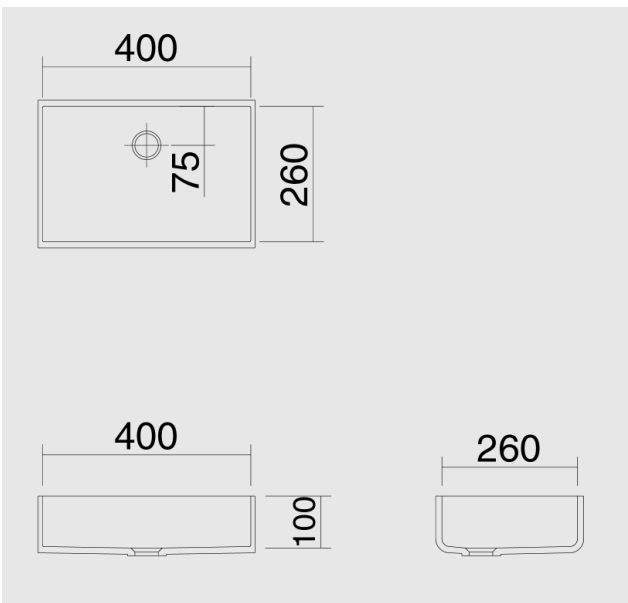

FONTANA FP Series - puristic shapes

- Fontana bathroom sinks in sober puristic shapes emphasizing a linear form of architecture
- Available in all CORIAN® colors
- Deliverable with or without overflow drain
- Suited for all commercially available drain sets
- Milling template or DFX data available
- All sides of the inner corners made with inner radius

FONTANA FP-40

400 x 260 x 100 mm

FONTANA FP-50

500 x 300 x 100 mm

FONTANA FP-50-600

600 x 300 x 100 mm

FONTANA FP-50-700

700 x 300 x 100 mm

FONTANA FP-60

600 x 370 x 120 mm

FONTANA FP-60-700

700 x 370 x 120 mm

FONTANA FP-60-800

800 x 370 x 120 mm

FONTANA FP-60-900

900 x 370 x 120 mm

FONTANA FP-110

1100 x 370 x 120 mm

FONTANA FP-110-E

1100 x 370 x 120 mm

FONTANA FP-110-D

1100 x 370 x 120 mm