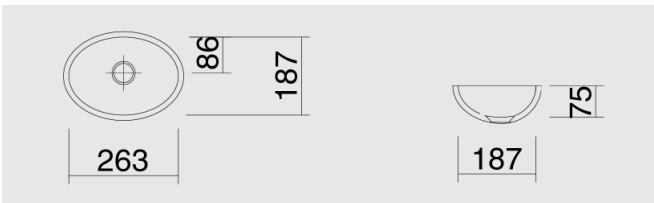

## FONTANA FO Series - oval shapes

- Fontana bathroom sinks in typical oval shapes
- Covering all useful sizes from the guests' bathroom or yacht solution (FO-27) to the generous wash-stand solution (FO-57)
- Available in all CORIAN® colors
- Deliverable with or without overflow drain
- Suited for all commercially available drain sets
- Milling template or DFX data available
- Facing shells in case of visible exterior sides of the sink available

**FONTANA FO-27** 263 x 187 x 75 mm

**FONTANA FO-37** 365 x 265 x 120 mm

**FONTANA FO-42** 415 x 302 x 125 mm

**FONTANA FO-47** 466 x 345 x 130 mm

**FONTANA FO-48** 480 x 336 x 130 mm

**FONTANA FO-52** 524 x 376 x 1320 mm

## FONTANA FO-53

528 x 391 x 150 mm

## FONTANA FO-57

574 x 387 x 130 mm