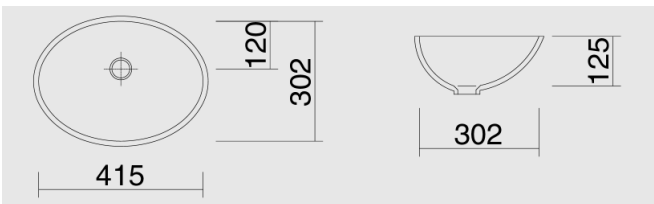

## FONTANA FO Series - oval shapes

- Fontana bathroom sinks in typical oval shapes
- Covering all useful sizes from the guests' bathroom or yacht solution (FO-27) to the generous wash-stand solution (FO-57)
- Available in all CORIAN® colors
- Deliverable with or without overflow drain
- Suited for all commercially available drain sets
- Milling template or DFX data available
- Facing shells in case of visible exterior sides of the sink available

**FONTANA FO-27** 263 x 187 x 75 mm

**FONTANA FO-37** 365 x 265 x 120 mm

**FONTANA FO-42** 415 x 302 x 125 mm

**FONTANA FO-47** 466 x 345 x 130 mm

**FONTANA FO-48** 480 x 336 x 130 mm

**FONTANA FO-52** 524 x 376 x 1320 mm

## FONTANA FO-53

528 x 391 x 150 mm

## FONTANA FO-57

574 x 387 x 130 mm