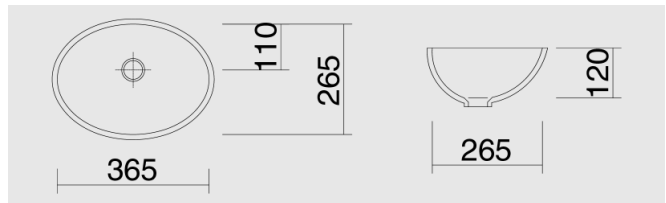

## FONTANA FO Series - oval shapes

- Fontana bathroom sinks in typical oval shapes
- Covering all useful sizes from the guests' bathroom or yacht solution (FO-27) to the generous wash-stand solution (FO-57)
- Available in all CORIAN® colors
- Deliverable with or without overflow drain
- Suited for all commercially available drain sets
- Milling template or DFX data available
- Facing shells in case of visible exterior sides of the sink available

**FONTANA FO-27** 263 x 187 x 75 mm

**FONTANA FO-37** 365 x 265 x 120 mm

**FONTANA FO-42** 415 x 302 x 125 mm

**FONTANA FO-47** 466 x 345 x 130 mm

**FONTANA FO-48** 480 x 336 x 130 mm

**FONTANA FO-52** 524 x 376 x 1320 mm

## FONTANA FO-53

528 x 391 x 150 mm

## FONTANA FO-57

574 x 387 x 130 mm