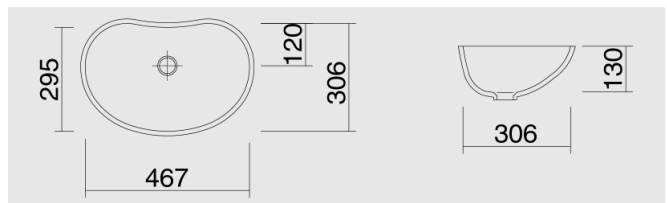

FONTANA FD series - design shapes

- Fontana bathroom sinks in special design shapes comprising the kidney shape for slim vanity tops and bowls as well as extra-large bathroom sink solutions
- Available in all CORIAN® colors
- Deliverable with or without overflow drain
- Suited for all commercially available drain sets
- Milling template or DFX data available
- Please ask for facing shells in case of a visible exterior of the sink!

FONTANA FD-410 410 x 278 x 130 mm

FONTANA FD-470 467 x 306 x 130 mm

FONTANA FD-480 470 x 311.5 x 130 mm

FONTANA FD-510 521 x 338.7 x 130 mm

FONTANA FD-520 522 x 325 x 130 mm

FONTANA FD-560 551 x 360 x 130 mm

FONTANA FD-600

600 x 400 x 130 mm

FONTANA FD-660

660 x 460 x 130 mm

FONTANA FD-775

775 x 430 x 134 mm

FONTANA FD-831

499 x 343 x 135 mm

FONTANA FD-832

384 x 328 x 135 mm