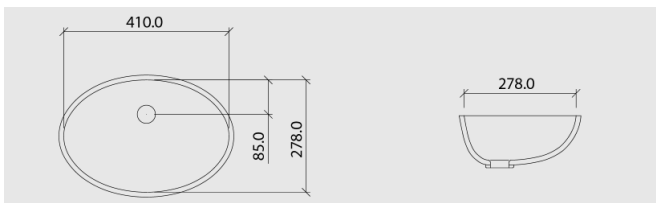

FONTANA FD series - design shapes

- Fontana bathroom sinks in special design shapes comprising the kidney shape for slim vanity tops and bowls as well as extra-large bathroom sink solutions
- Available in all CORIAN® colors
- Deliverable with or without overflow drain
- Suited for all commercially available drain sets
- Milling template or DFX data available
- Please ask for facing shells in case of a visible exterior of the sink!

FONTANA FD-410 410 x 278 x 130 mm

FONTANA FD-470 467 x 306 x 130 mm

FONTANA FD-480 470 x 311.5 x 130 mm

FONTANA FD-510 521 x 338.7 x 130 mm

FONTANA FD-520 522 x 325 x 130 mm

FONTANA FD-560 551 x 360 x 130 mm

FONTANA FD-600

600 x 400 x 130 mm

FONTANA FD-660

660 x 460 x 130 mm

FONTANA FD-775

775 x 430 x 134 mm

FONTANA FD-831

499 x 343 x 135 mm

FONTANA FD-832

384 x 328 x 135 mm