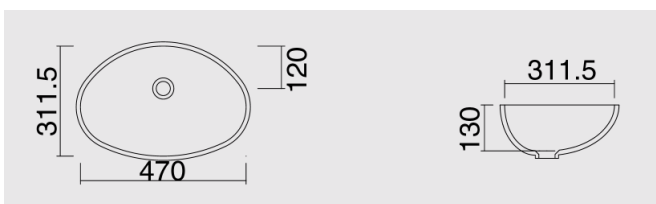

FONTANA FD series - design shapes

- Fontana bathroom sinks in special design shapes comprising the kidney shape for slim vanity tops and bowls as well as extra-large bathroom sink solutions
- Available in all CORIAN® colors
- Deliverable with or without overflow drain
- Suited for all commercially available drain sets
- Milling template or DFX data available
- Please ask for facing shells in case of a visible exterior of the sink!

FONTANA FD-410 410 x 278 x 130 mm

FONTANA FD-470 467 x 306 x 130 mm

FONTANA FD-480 470 x 311.5 x 130 mm

FONTANA FD-510 521 x 338.7 x 130 mm

FONTANA FD-520 522 x 325 x 130 mm

FONTANA FD-560 551 x 360 x 130 mm

FONTANA FD-600

600 x 400 x 130 mm

FONTANA FD-660

660 x 460 x 130 mm

FONTANA FD-775

775 x 430 x 134 mm

FONTANA FD-831

499 x 343 x 135 mm

FONTANA FD-832

384 x 328 x 135 mm