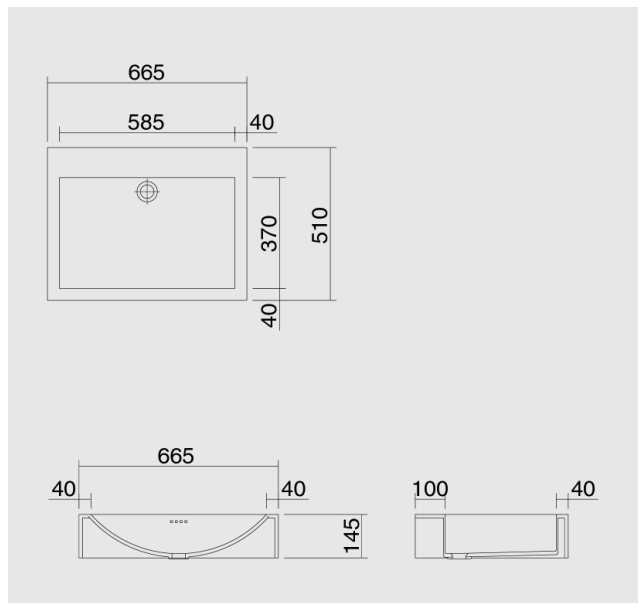

FONTANA ASW series - topmount bathroom sink

- Fontana topmount bathroom sinks give the bathroom a totally new look!
- They can be combined with wash-stands made of CORIAN®, but also with other materials!
- Available in all CORIAN® colors
- Deliverable with or without overflow drain
- Suited for all commercially available drain sets

FONTANA ASW-58

580 x 515 x 145 mm

FONTANA ASW-66

665 x 510 x 145 mm

FONTANA ASW-120

1200 x 510 x 145 mm