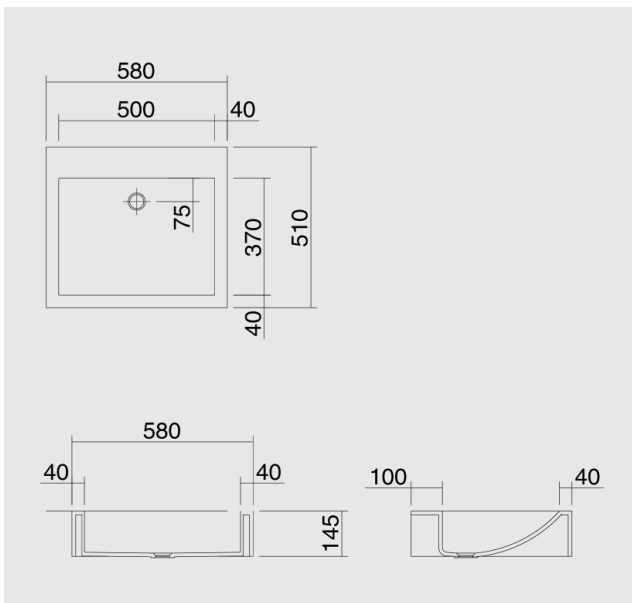

FONTANA ASW series - topmount bathroom sink

- Fontana topmount bathroom sinks give the bathroom a totally new look!
- They can be combined with wash-stands made of CORIAN®, but also with other materials!
- Available in all CORIAN® colors
- Deliverable with or without overflow drain
- Suited for all commercially available drain sets

FONTANA ASW-58

580 x 515 x 145 mm

FONTANA ASW-66

665 x 510 x 145 mm

FONTANA ASW-120

1200 x 510 x 145 mm